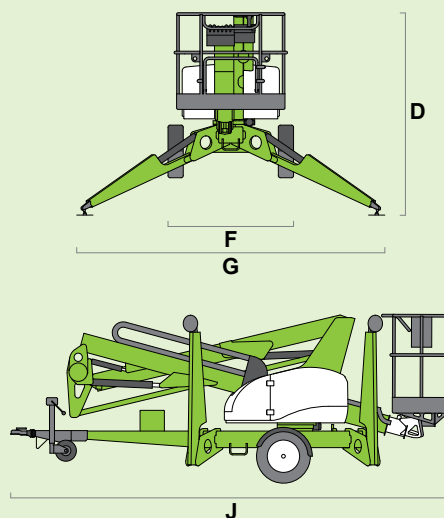

niftylift

150T

(A) 14.7m
48ft 6in

(B) 12.7m
42ft

(C) 7.55m
25ft

225kg
500lbs

1.4m x 0.7m
4ft 7in x 2ft 4in

(D) 2m
6ft 7in

(F) 1.6m
5ft 3in

(G) 3.8m
12ft 6in

(J) 5.55m
18ft 3in

1725kg
3800lbs

niftylift.com.au

NIFTYLIFT PTY
11 Kennington Drive,
Tomago,
NSW 2322,
Australia
www.niftylift.com.au
e-mail: jking@niftylift.com.au
Tel.: +61 (0) 2 4964 9765
Fax.: +61 (0) 2 4964 9714