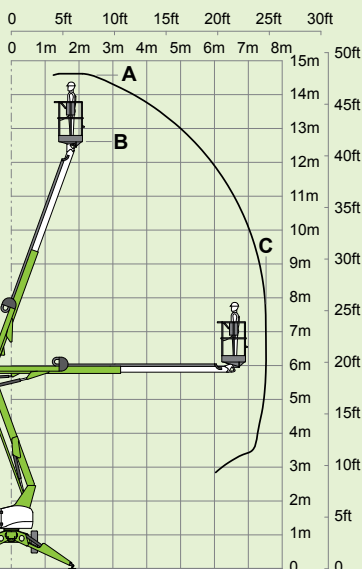

niftylift

150T

(A) 14.7m
48ft 6in

(B) 12.7m
42ft

(C) 7.55m
25ft

225kg
500lbs

1.4m x 0.7m
4ft 7in x 2ft 4in

(D) 2m
6ft 7in

(F) 1.6m
5ft 3in

(G) 3.8m
12ft 6in

(J) 5.55m
18ft 3in

1725kg
3800lbs

niftylift.com.au

NIFTYLIFT PTY
11 Kennington Drive,
Tomago,
NSW 2322,
Australia
www.niftylift.com.au
e-mail: jking@niftylift.com.au
Tel.: +61 (0) 2 4964 9765
Fax.: +61 (0) 2 4964 9714