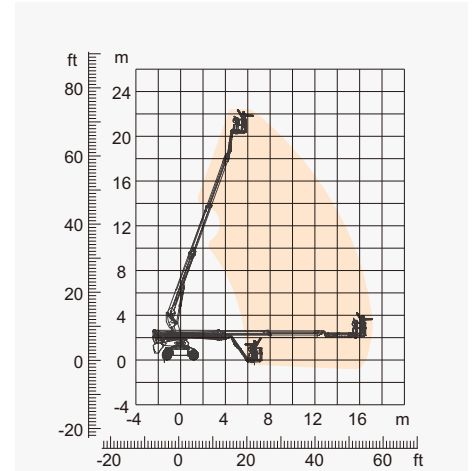

SPECIFICATIONS

Size	Metric	British
Max. Working Height	22.51m	73ft 10in
Max. Platform Height	20.51m	67ft 3.5in
Max. Operating Range(+0.6m)	17.28m	56ft 8.3in
Max. Platform Range	16.68m	54ft 8.7in
Overall Length(Stowed) A	10.16m	33ft 4in
Overall Length(Transport)	10.36m	33ft 12in
Overall Width(Stowed) B	2.65m	8ft 8.3in
Overall Width(Transport)	2.28m	7ft 5.8in
Overall Height(Stowed) C	2.65m	8ft 8.3in
Overall Height(Transport)	2.46m	8ft 1in
Platform Size(Length×Width)	2.44m×0.91m	8ft×2ft12in
Turntable Tailswing	1.19m	3ft 11in
Ground Clearance D	0.28m	11in
Wheelbase E	2.4m	7ft 10in
Turning Radius(Inside/Outside)	1.65/2.62m	5ft 5in/8ft 7.1in
Tyres	315/55D20	315/55D20

Performance		
S.W.L	454kg	1000lb
Max. Occupants	3	3
Gradeability	45%	45%
Travel Speed(Stowed)	6km/h	6km/h
Travel Speed(Raised)	1.1km/h	1.1km/h
Max. Working Slope	X-5°/Y-5°	X-5°/Y-5°
Turret Rotation	360°Continuous	360°Continuous
Platform Rotation	180°	180°
Jib Movement	135°	135°

Weight		
Overall Weight	13000kg	28660lb

Power		
Diesel Engine	Deutz TD2.9 L4	Deutz TD2.9 L4
Engine Power	36.4kW 2600rpm	36.4kW 2600rpm
Diesel Tank	135L	29gal
Hydraulic Tank	165L	36gal

Range Of Motion