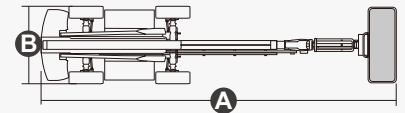

SPECIFICATIONS

Size	Metric	British
Max. Working Height	22.51m	73ft 10in
Max. Platform Height	20.51m	67ft 3.5in
Max. Operating Range(+0.6m)	17.28m	56ft 8.3in
Max. Platform Range	16.68m	54ft 8.7in
Overall Length(Stowed) A	10.16m	33ft 4in
Overall Length(Transport)	10.36m	33ft 12in
Overall Width(Stowed) B	2.65m	8ft 8.3in
Overall Width(Transport)	2.28m	7ft 5.8in
Overall Height(Stowed) C	2.65m	8ft 8.3in
Overall Height(Transport)	2.46m	8ft 1in
Platform Size(Length×Width)	2.44m×0.91m	8ft×2ft12in
Turntable Tailswing	1.19m	3ft 11in
Ground Clearance D	0.28m	11in
Wheelbase E	2.4m	7ft 10in
Turning Radius(Inside/Outside)	1.65/2.62m	5ft 5in/8ft 7.1in
Tyres	315/55D20	315/55D20

Performance		
S.W.L	454kg	1000lb
Max. Occupants	3	3
Gradeability	45%	45%
Travel Speed(Stowed)	6km/h	6km/h
Travel Speed(Raised)	1.1km/h	1.1km/h
Max. Working Slope	X-5°/Y-5°	X-5°/Y-5°
Turret Rotation	360°Continuous	360°Continuous
Platform Rotation	180°	180°
Jib Movement	135°	135°

Weight		
Overall Weight	13000kg	28660lb

Power		
Diesel Engine	Deutz TD2.9 L4	Deutz TD2.9 L4
Engine Power	36.4kW 2600rpm	36.4kW 2600rpm
Diesel Tank	135L	29gal
Hydraulic Tank	165L	36gal