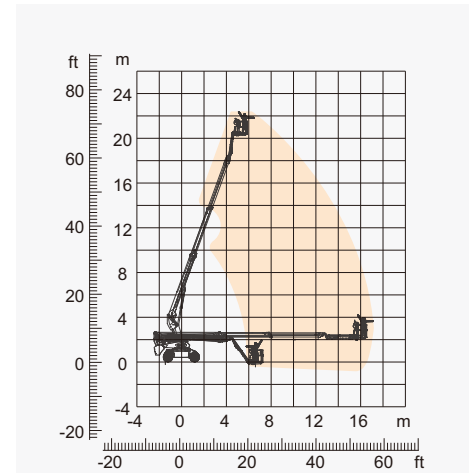

SPECIFICATIONS

Size	Metric	British
Max. Working Height	22.51m	73ft 10in
Max. Platform Height	20.51m	67ft 3.5in
Max. Operating Range(+0.6m)	17.28m	56ft 8.3in
Max. Platform Range	16.68m	54ft 8.7in
Overall Length(Stowed) A	10.16m	33ft 4in
Overall Length(Transport)	10.36m	33ft 12in
Overall Width(Stowed) B	2.65m	8ft 8.3in
Overall Width(Transport)	2.46m	8ft 1in
Overall Height(Stowed) C	2.65m	8ft 8.3in
Overall Height(Transport)	2.46m	8ft 1in
Platform Size(Length×Width)	2.44m×0.91m	8ft×2ft12in
Turntable Tailswing	1.19m	3ft 11in
Ground Clearance D	0.28m	11in
Wheelbase E	2.4m	7ft 10in
Turning Radius(Inside/Outside)	1.65/2.62m	5ft 5in/8ft 7.1in
Tyres	315/55D20	315/55D20

Performance		
S.W.L	454kg	1000lb
Max. Occupants	3	3
Gradeability	30%	30%
Travel Speed(Stowed)	6km/h	6km/h
Travel Speed(Raised)	1.1km/h	1.1km/h
Max. Working Slope	X-5°/Y-5°	X-5°/Y-5°
Turret Rotation	360°Continuous	360°Continuous
Platform Rotation	180°	180°
Jib Movement	135°	135°

Weight		
Overall Weight	13200kg	29101lb

Power		
Lithium Battery	420Ah/80V	420Ah/80V
Charger	90-264VAC 6.6kW	90-264VAC 6.6kW
Driving Motor	18kW 3243rpm	18kW 3243rpm
Lifting Motor	24kW 2150rpm	24kW 2150rpm
Hydraulic Tank	165L	36gal

Range Of Motion