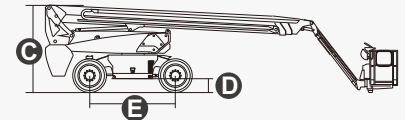

SPECIFICATIONS

Size	Metric	British
Max. Working Height	22.51m	73ft 10in
Max. Platform Height	20.51m	67ft 3.5in
Max. Operating Range(+0.6m)	17.28m	56ft 8.3in
Max. Platform Range	16.68m	54ft 8.7in
Overall Length(Stowed) A	10.16m	33ft 4in
Overall Length(Transport)	10.36m	33ft 12in
Overall Width(Stowed) B	2.65m	8ft 8.3in
Overall Width(Transport)	2.28m	7ft 5.8in
Overall Height(Stowed) C	2.65m	8ft 8.3in
Overall Height(Transport)	2.46m	8ft 1in
Platform Size(Length×Width)	2.44m×0.91m	8ft×2ft12in
Turntable Tailswing	1.19m	3ft 11in
Ground Clearance D	0.28m	11in
Wheelbase E	2.4m	7ft 10in
Turning Radius(Inside/Outside)	1.65/2.62m	5ft 5in/8ft 7.1in
Tyres	315/55D20	315/55D20

Performance		
S.W.L	454kg	1000lb
Max. Occupants	3	3
Gradeability	45%	45%
Travel Speed(Stowed)	6km/h	6km/h
Travel Speed(Raised)	1.1km/h	1.1km/h
Max. Working Slope	X-5°/Y-5°	X-5°/Y-5°
Turret Rotation	360°Continuous	360°Continuous
Platform Rotation	180°	180°
Jib Movement	135°	135°

Weight		
Overall Weight	13000kg	28660lb

Power		
Diesel Engine	Deutz TD2.9 L4	Deutz TD2.9 L4
Engine Power	36.4kW 2600rpm	36.4kW 2600rpm
Diesel Tank	135L	29gal
Hydraulic Tank	165L	36gal

Range Of Motion

SPECIFICATIONS

Size	Metric	British
Max. Working Height	22.51m	73ft 10in
Max. Platform Height	20.51m	67ft 3.5in
Max. Operating Range(+0.6m)	17.28m	56ft 8.3in
Max. Platform Range	16.68m	54ft 8.7in
Overall Length(Stowed) A	10.16m	33ft 4in
Overall Length(Transport)	10.36m	33ft 12in
Overall Width(Stowed) B	2.65m	8ft 8.3in
Overall Width(Transport)	2.46m	8ft 1in
Overall Height(Stowed) C	2.65m	8ft 8.3in
Overall Height(Transport)	2.46m	8ft 1in
Platform Size(Length×Width)	2.44m×0.91m	8ft×2ft12in
Turntable Tailswing	1.19m	3ft 11in
Ground Clearance D	0.28m	11in
Wheelbase E	2.4m	7ft 10in
Turning Radius(Inside/Outside)	1.65/2.62m	5ft 5in/8ft 7.1in
Tyres	315/55D20	315/55D20